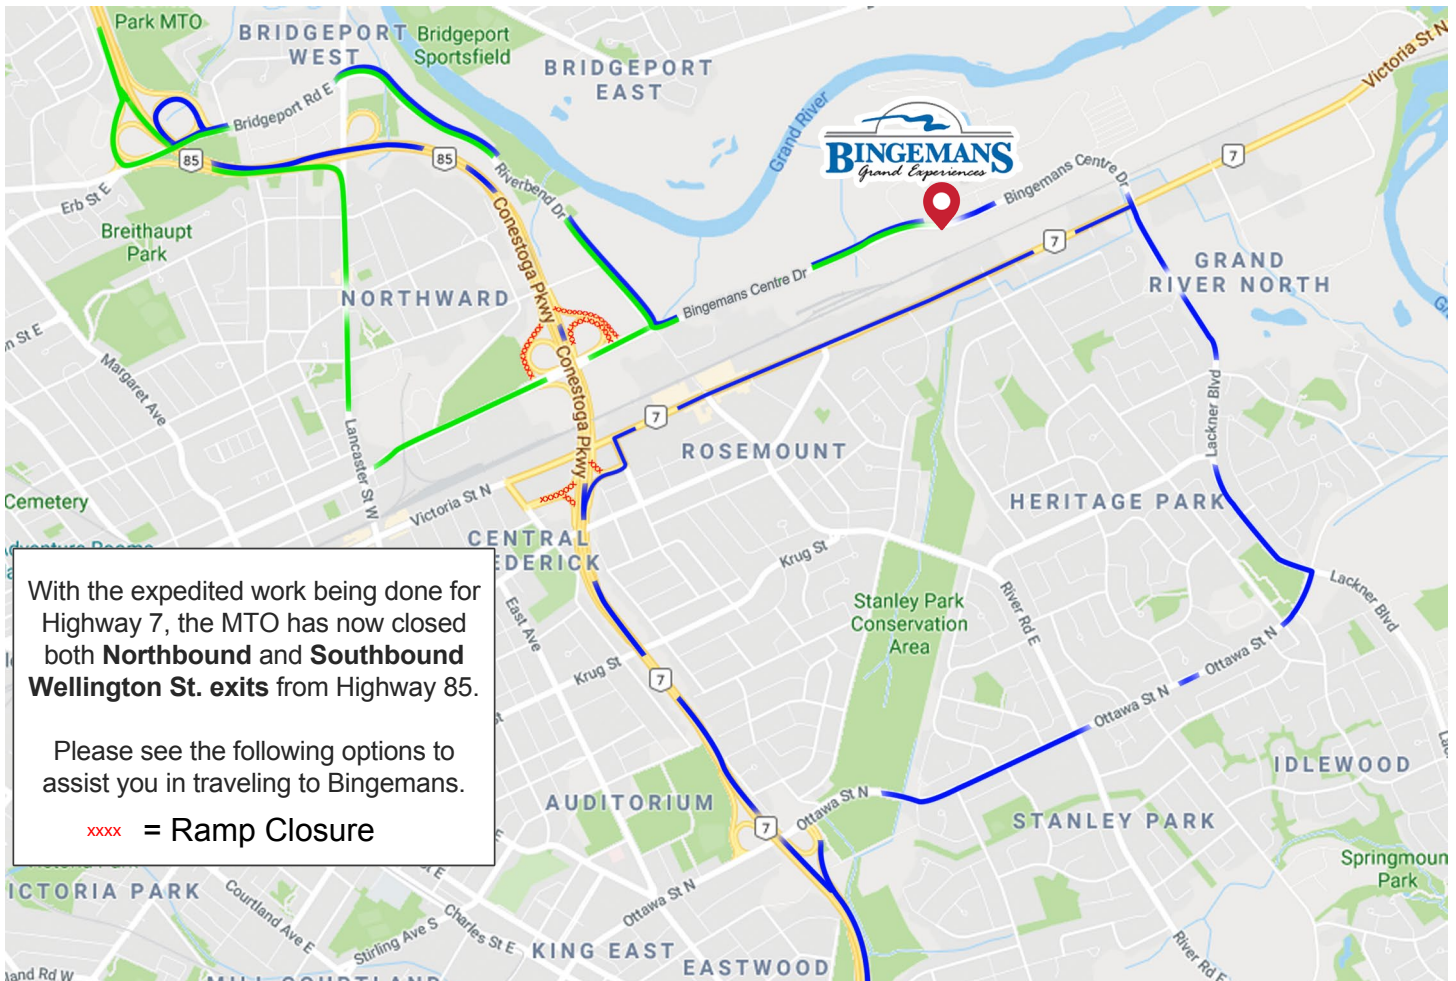

## Northbound

### From London, Brantford, Stratford, Toronto, Cambridge (Traveling Northbound on HWY 85)

Take HWY 85 to Ottawa St. N Exit.  
Turn left onto Lackner Blvd.  
Lackner Blvd will turn into Bingemans Centre Dr.  
after you cross Victoria St.  
The Bingemans entrance will be on your right.

OR

Take HWY 85 to Bridgeport Road Exit.  
Turn left onto Bridgeport Road East.  
Continue to Riverbend Dr.  
Turn left onto Bingemans Centre Dr.  
The Bingemans entrance will be on your left.

OR

Take HWY 85 to Frederick St. Exit.  
Turn left onto Bruce St.  
Turn right onto Victoria St. N.  
Turn left onto Bingemans Centre Dr.  
The Bingemans entrance will be on your right.

## Southbound